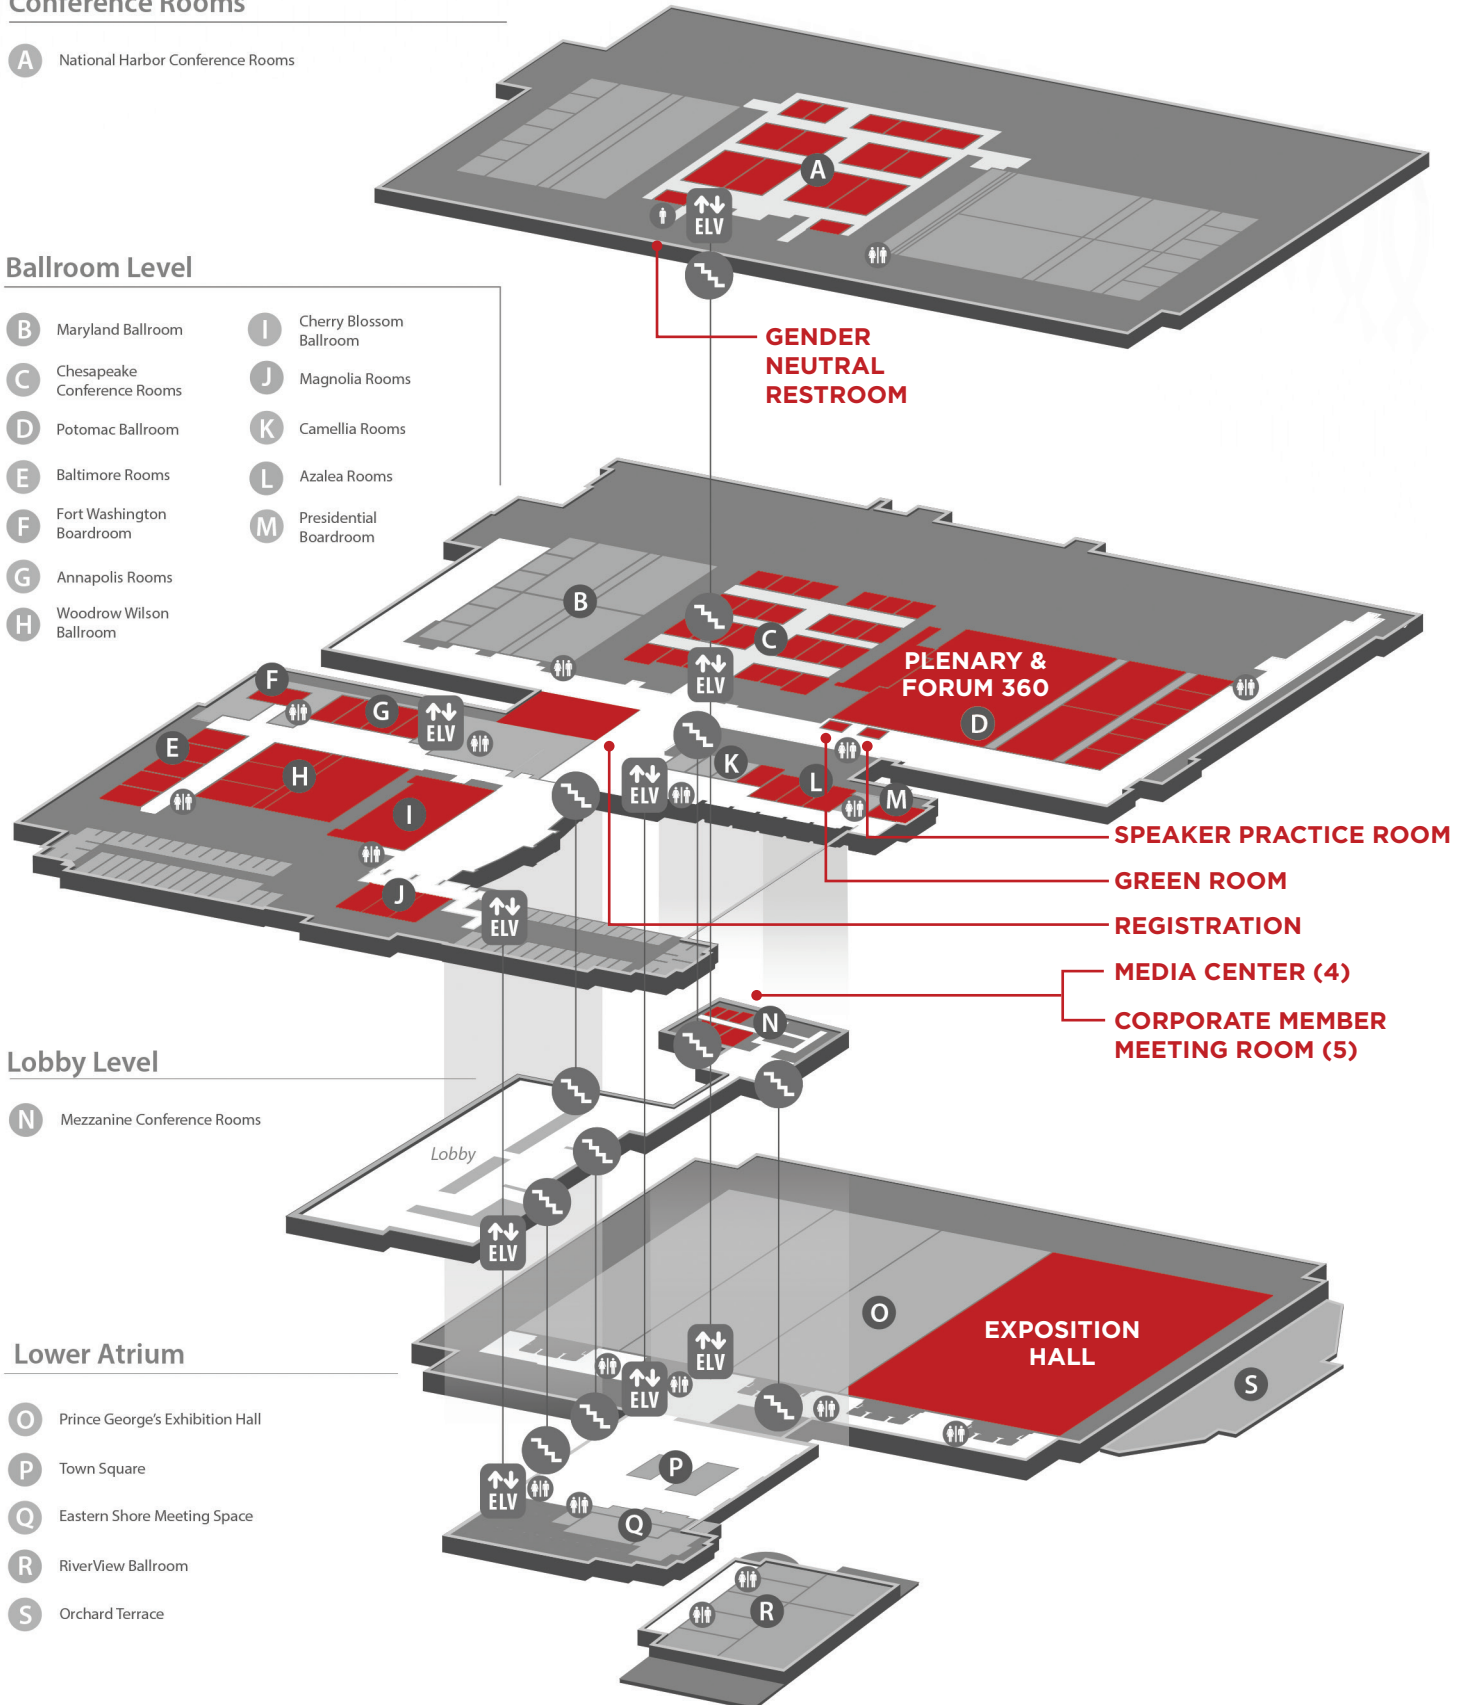

VENUE MAP

National Harbor Conference Rooms

A National Harbor Conference Rooms

Ballroom Level

- | | |
|--------------------------------------|----------------------------------|
| B Maryland Ballroom | I Cherry Blossom Ballroom |
| C Chesapeake Conference Rooms | J Magnolia Rooms |
| D Potomac Ballroom | K Camellia Rooms |
| E Baltimore Rooms | L Azalea Rooms |
| F Fort Washington Boardroom | M Presidential Boardroom |
| G Annapolis Rooms | |
| H Woodrow Wilson Ballroom | |

Lobby Level

N Mezzanine Conference Rooms

Lower Atrium

- | |
|--|
| O Prince George's Exhibition Hall |
| P Town Square |
| Q Eastern Shore Meeting Space |
| R RiverView Ballroom |
| S Orchard Terrace |